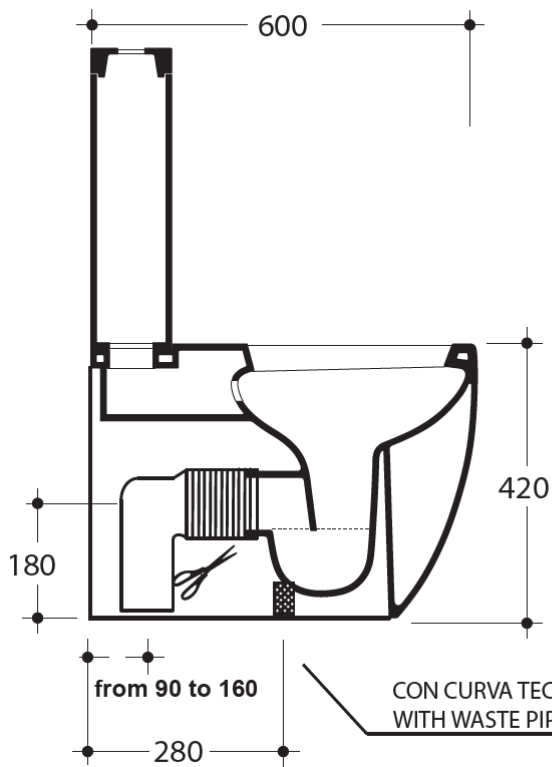

**FLO
BACK TO WALL TOILET SUITE
(FLO-BTW)**

KERASANI

Includes:

- 311701 Flo Pan
- 318101 Flo Cistern
- 318701 Flo "Standard" Soft Close Seat
- S Trap Connector

Optional Seat:

- 319101 Flo "Slim" Soft Close Seat

Manufactured in Italy

2 Years Warranty

CON CURVA TECNICA art. 900104DA 160 A 250 MM
WITH WASTE PIPE art. 900104 FLOOR OUTLET FROM 90 TO 160

Proudly imported and distributed by
Gro Agencies Pty Ltd
Unit 2 / 37 Howe St, Osborne Park, WA, 6017
P 08 9446 3288 E info@groagencies.com.au W www.groagencies.com.au