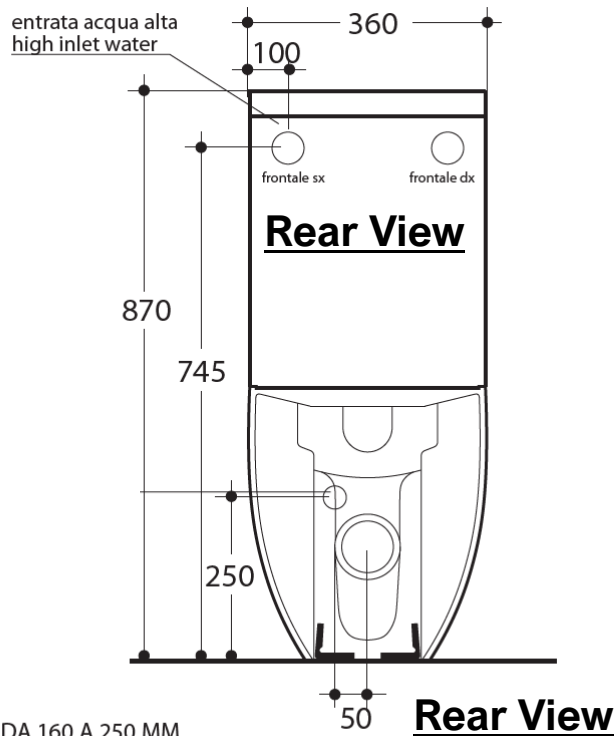

**FLO
BACK TO WALL TOILET SUITE
(FLO-BTW)**

KERASANI

Includes:

- 311701 Flo Pan
- 318101 Flo Cistern
- 318701 Flo "Standard" Soft Close Seat
- S Trap Connector

Optional Seat:

- 319101 Flo "Slim" Soft Close Seat

Manufactured in Italy

2 Years Warranty

CON CURVA TECNICA art. 900104DA 160 A 250 MM
WITH WASTE PIPE art. 900104 FLOOR OUTLET FROM 90 TO 160

Proudly imported and distributed by
Gro Agencies Pty Ltd
Unit 2 / 37 Howe St, Osborne Park, WA, 6017
P 08 9446 3288 E info@groagencies.com.au W www.groagencies.com.au